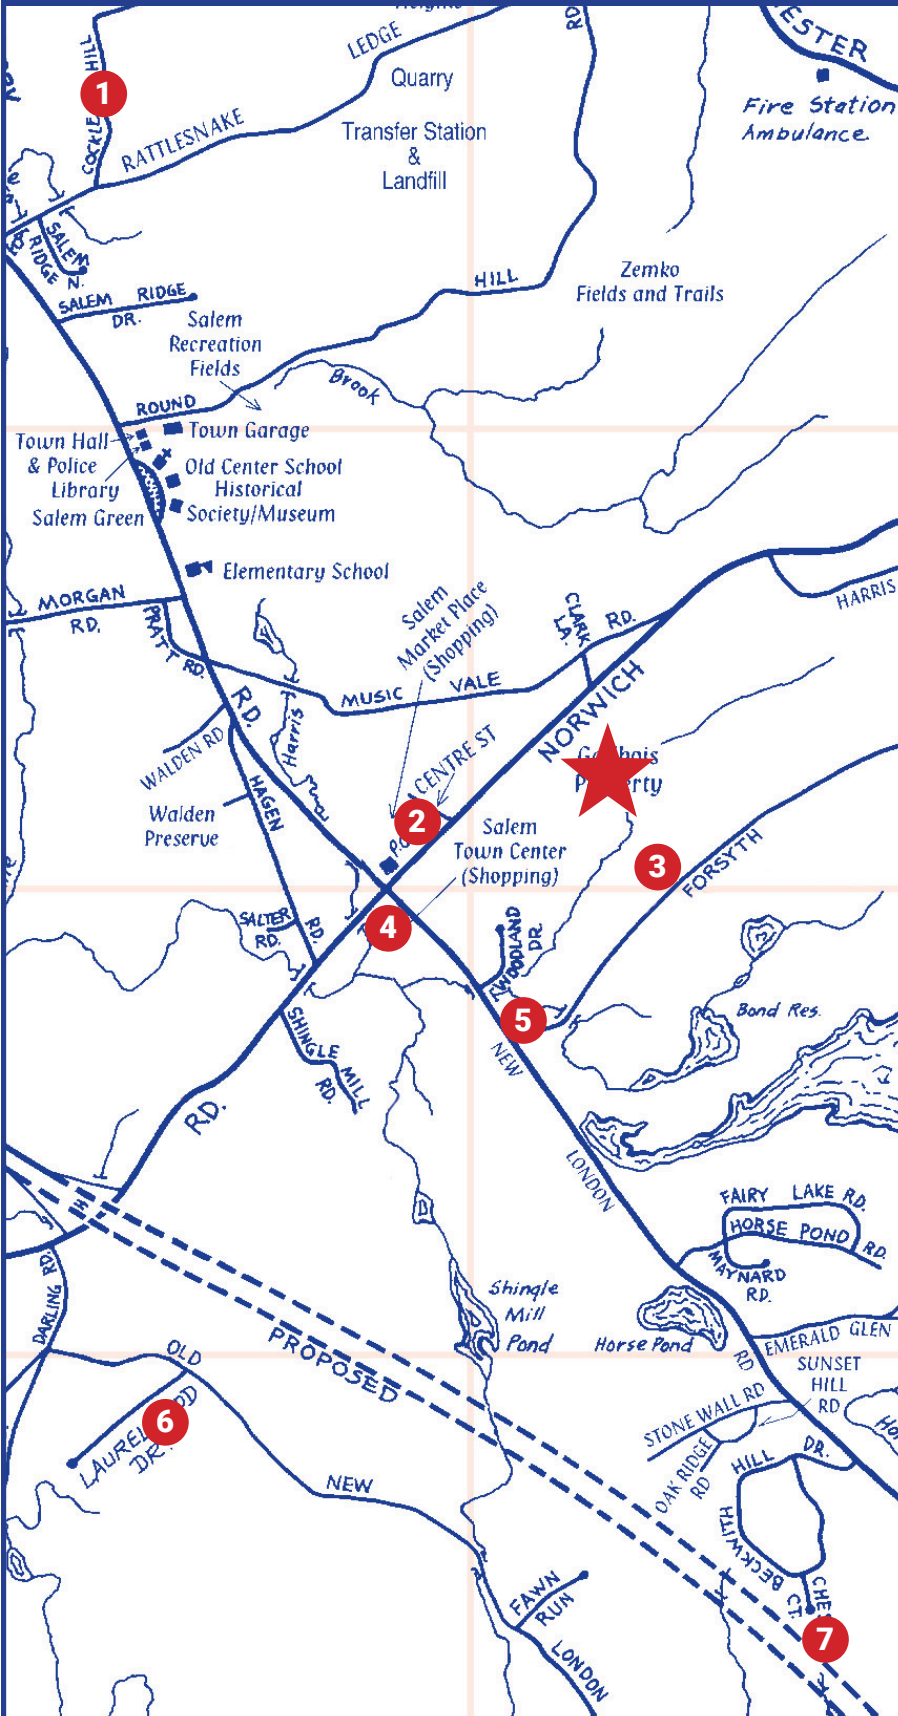

SALEM RECREATION COMMUNITY TAG SALEM DAY

Saturday, April 27, 9 am - 1 pm (Rain Date: Sunday, April 28)

GOOGLE MAP OF LOCATIONS: bit.ly/2024tagsalemmap

SALEM COMMUNITY PARK PAVILION

89 Norwich Road/Route 82

1

39 COCKLE HILL ROAD

Saturday, 9 a.m. to 4 p.m.

Sunday, 9 a.m. to 4 p.m.

Arts & Crafts, Trains, Train Pillows, Dolls, Miscellaneous Items

2

ANOTHER MAN'S TREASURE

11 Centre Street

Saturday, 10 a.m. to 5 p.m.

Sunday, 10 a.m. to 3 pm

Antiques, Collectibles, Barware, Jewelry, Vintage Toys, and so much more!

3

180 FORSYTH ROAD

Saturday, 9 a.m. to 3 p.m.

Sunday, 9 a.m. to 3 p.m.

Household Goods, Toys

4

STATEWIDE PAWN

1 New London Road

Saturday, 9 a.m. to 7 p.m.

Sunday, 10 a.m. to 6 p.m.

5

6 FORSYTH ROAD

Saturday, 9 a.m. to 1 p.m.