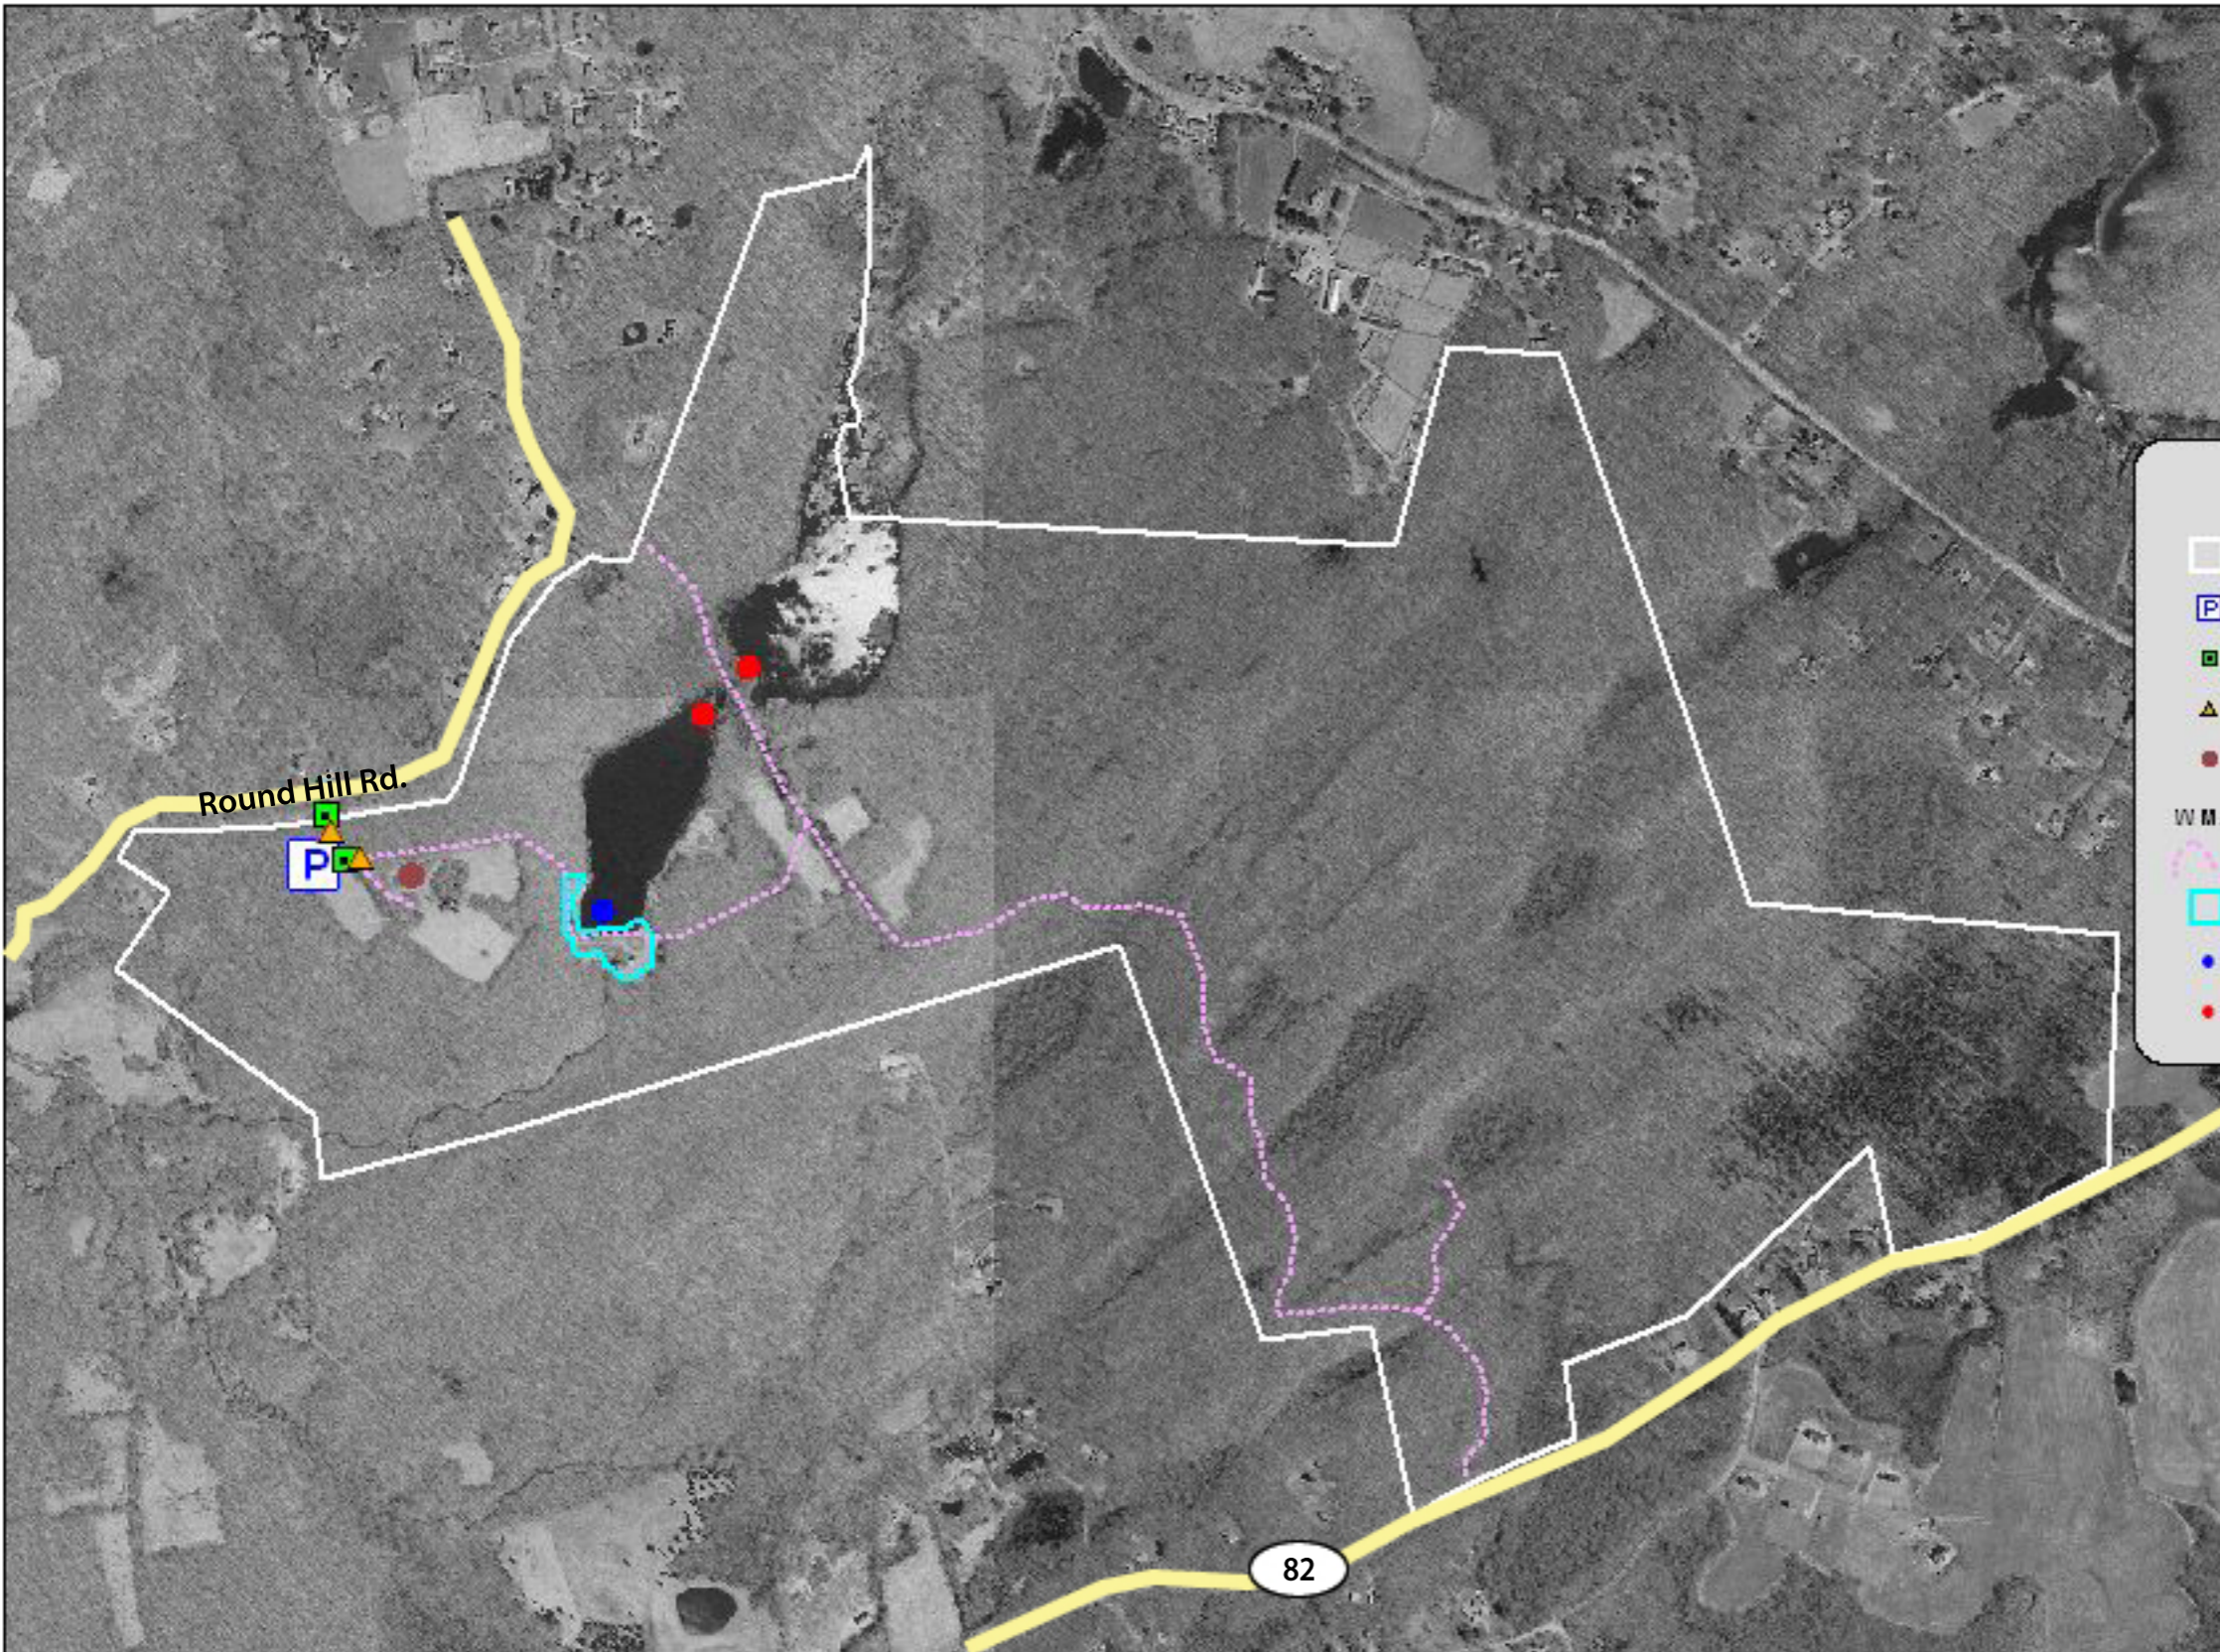

# Zemko Pond Wildlife Management Area; Salem, CT

**SYMBOLS**

- Zemko Pond WMA Boundary
- Parking Area
- Entrance Sign
- Gate
- Mis. Structure
- WMA Road
  - Interior Roads
  - Earthen Dike
  - Control Structure
  - Beaver Dam

03/2008  
Maintenance-Overview  
Aerial Photo-2004  
Figure # 6